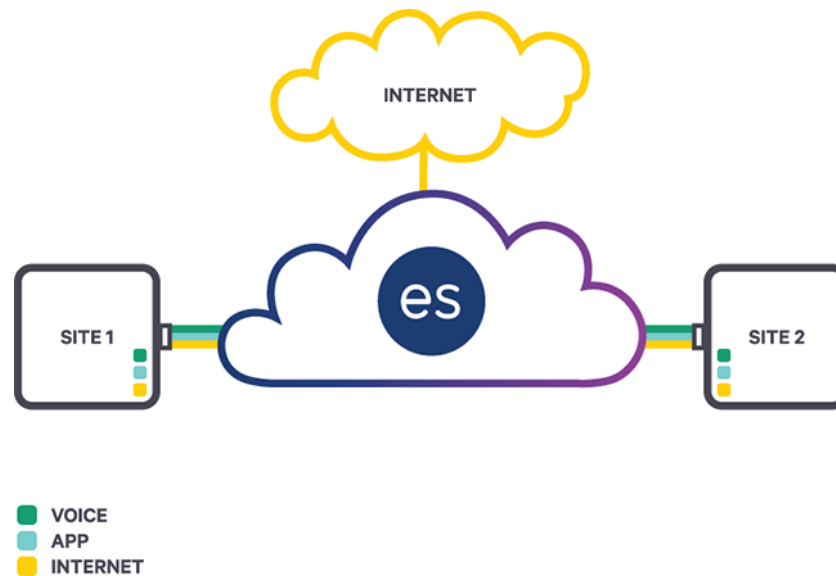

es

everstream™

FASTER FIBER. BETTER BUSINESS.

Partner News & Updates

Product Spotlight: Point-to-Point

Businesses today realize that network security and performance are paramount in any industry. Everstream's Point-to-Point services deliver a private, secure, high-speed Ethernet connection between a business and a second location on our 100% built, owned and operated fiber network. [Learn more.](#)

Everstream Fiber Feature: Cleveland Cavaliers Practice Facility

Cleveland Cavaliers SVP, Chief Information Officer Michael Conley describes how vital the reliable fiber connectivity from Everstream is to operations at the Cleveland Clinic Courts practice facility.