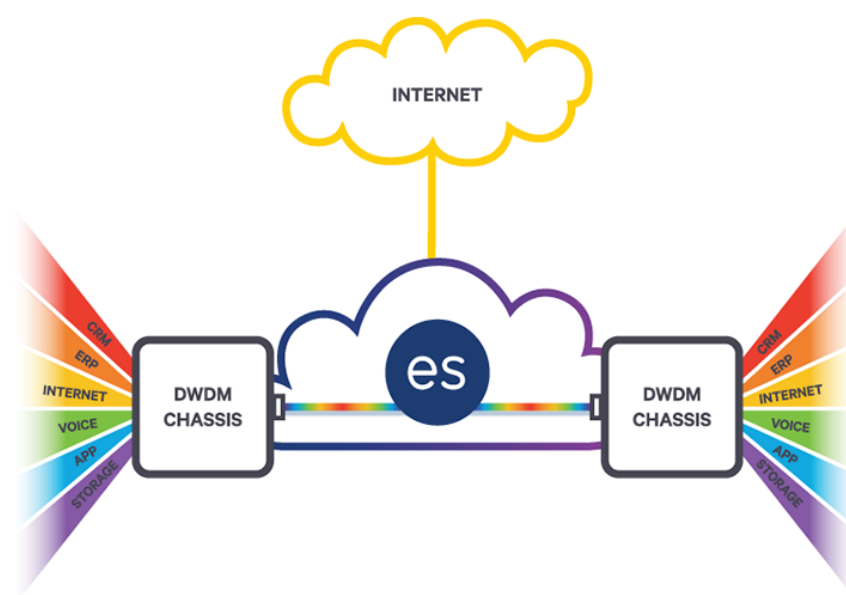

es

everstream®

FASTER FIBER. BETTER BUSINESS.™

Partner News & Updates

Product Spotlight: D-DWDM

Dedicated Dense Wavelength Division Multiplexing, or **D-DWDM** as it is commonly known, is an optical, multiplexing technology used to increase bandwidth over existing fiber networks. It works by combining and transmitting multiple signals simultaneously at different wavelengths on a single fiber strand.

D-DWDM is really best used by businesses that transfer massive amounts of data and manage complex IT applications with a need for up-to-the-minute data replication.

Recently, Everstream provided a D-DWDM solution to a cloud data center provider. This customer is now able to offer its clients a turnkey solution of voice, dedicated internet access, disaster recovery, backup services, redundancy, diverse paths and more -- all from a local vendor and backed by a local fiber service provider.